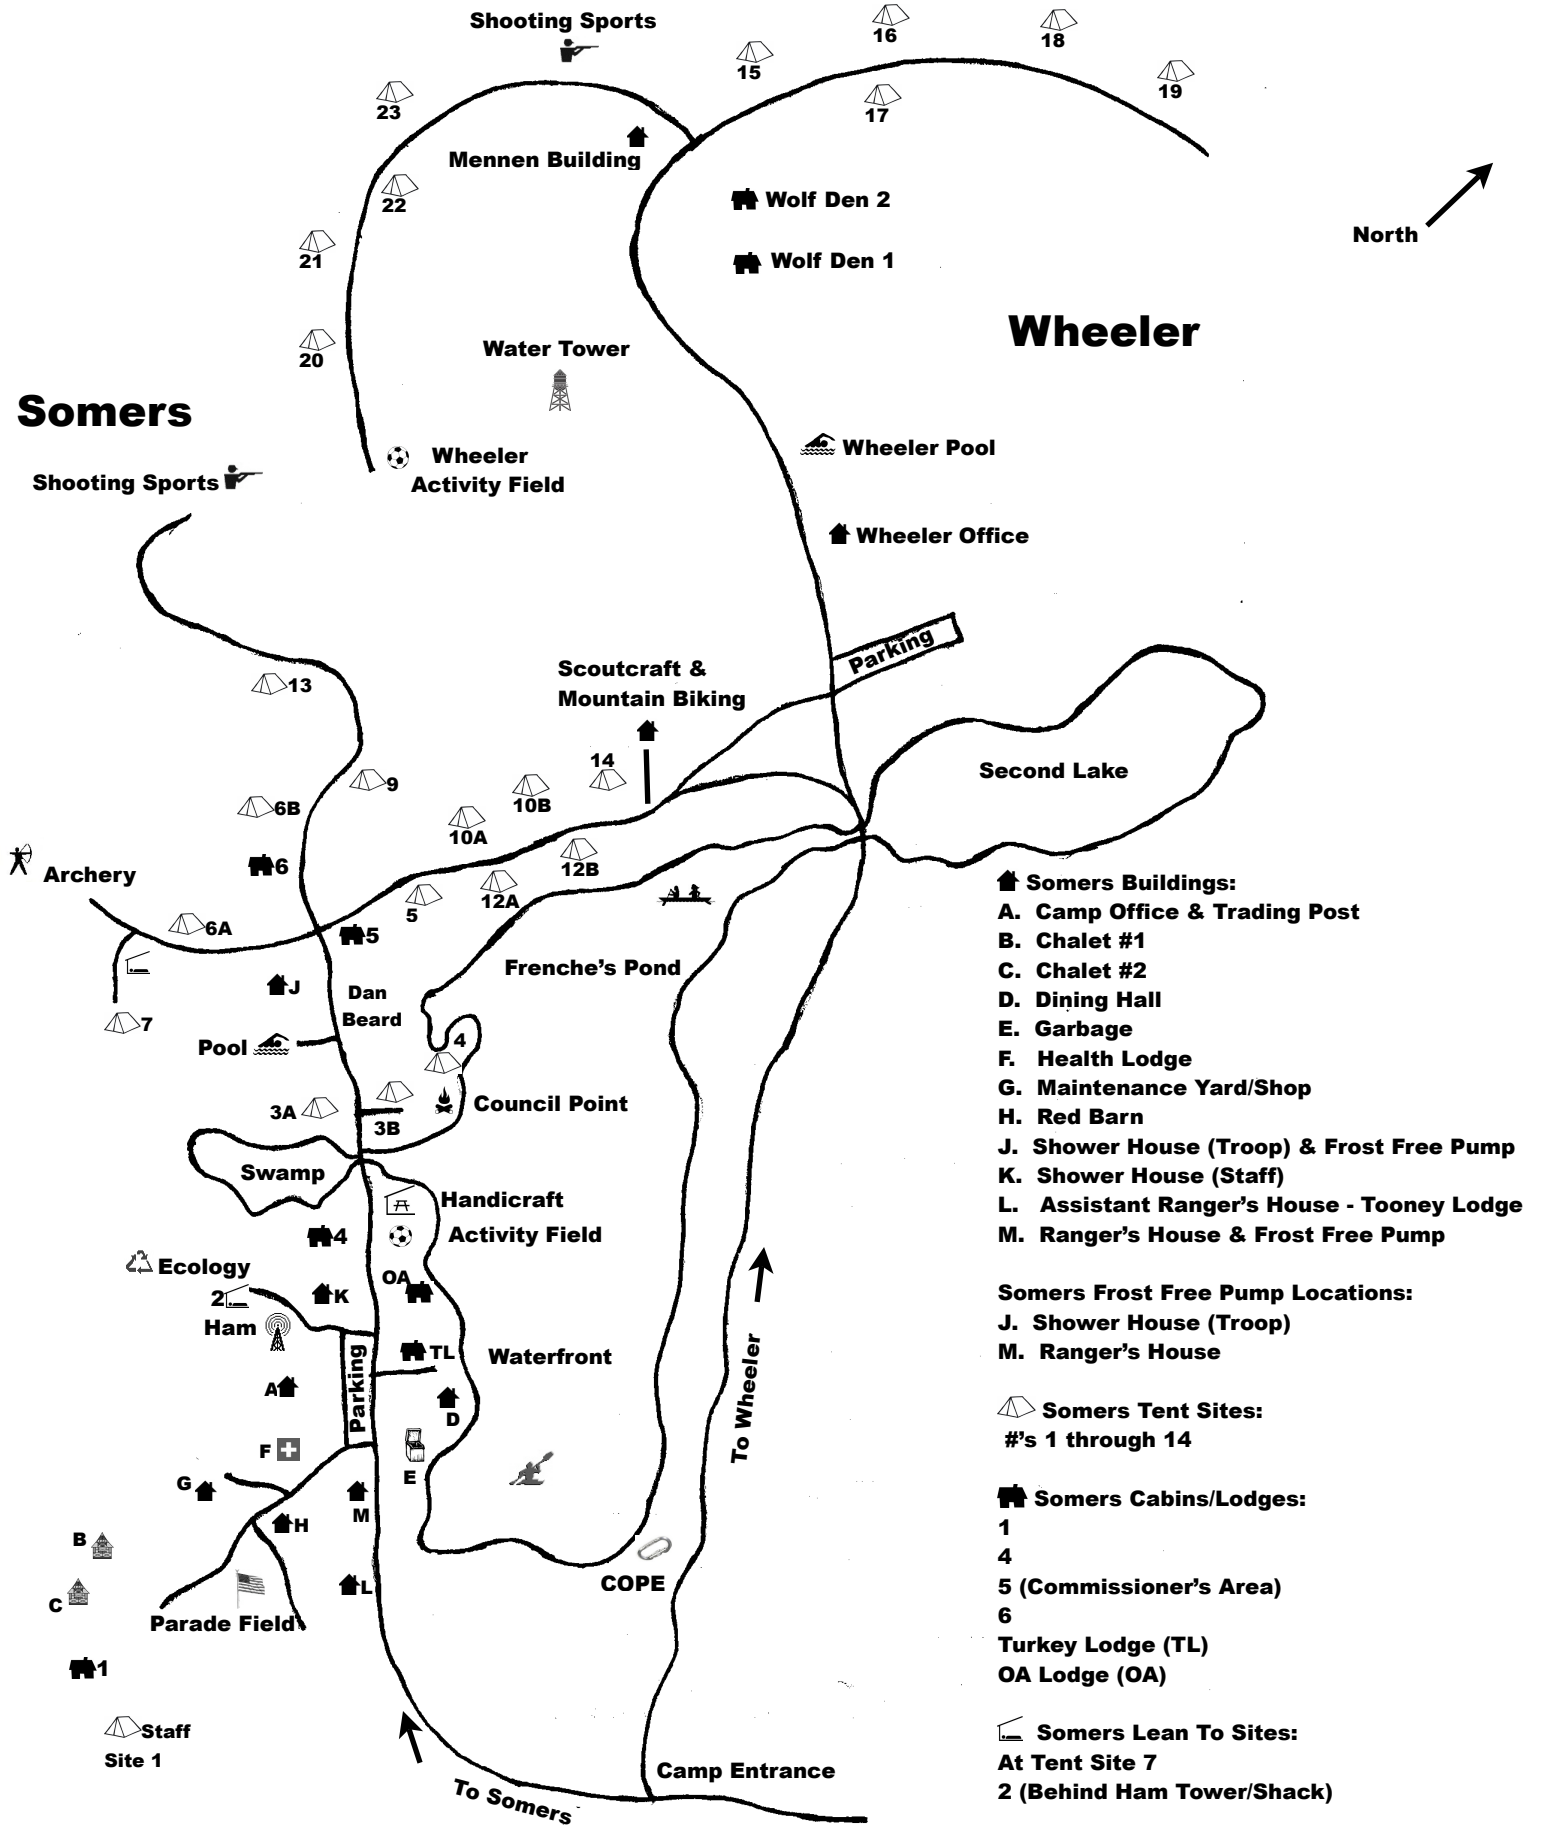

Mt. Allamuchy Scout Reservation

1. **↑ Somers Buildings:**
- A. Camp Office & Trading Post
  - B. Chalet #1
  - C. Chalet #2
  - D. Dining Hall
  - E. Garbage
  - F. Health Lodge
  - G. Maintenance Yard/Shop
  - H. Red Barn
  - J. Shower House (Troop) & Frost Free Pump
  - K. Shower House (Staff)
  - L. Assistant Ranger's House - Tooney Lodge
  - M. Ranger's House & Frost Free Pump

1. **Somers Frost Free Pump Locations:**
- J. Shower House (Troop)
  - M. Ranger's House

1. **△ Somers Tent Sites:**
2. #s 1 through 14

1. **🏠 Somers Cabins/Lodges:**
2. 1
   - 4
   - 5 (Commissioner's Area)
   - 6
   - Turkey Lodge (TL)
   - OA Lodge (OA)

1. **🏠 Somers Lean To Sites:**
2. At Tent Site 7
   - 2 (Behind Ham Tower/Shack)